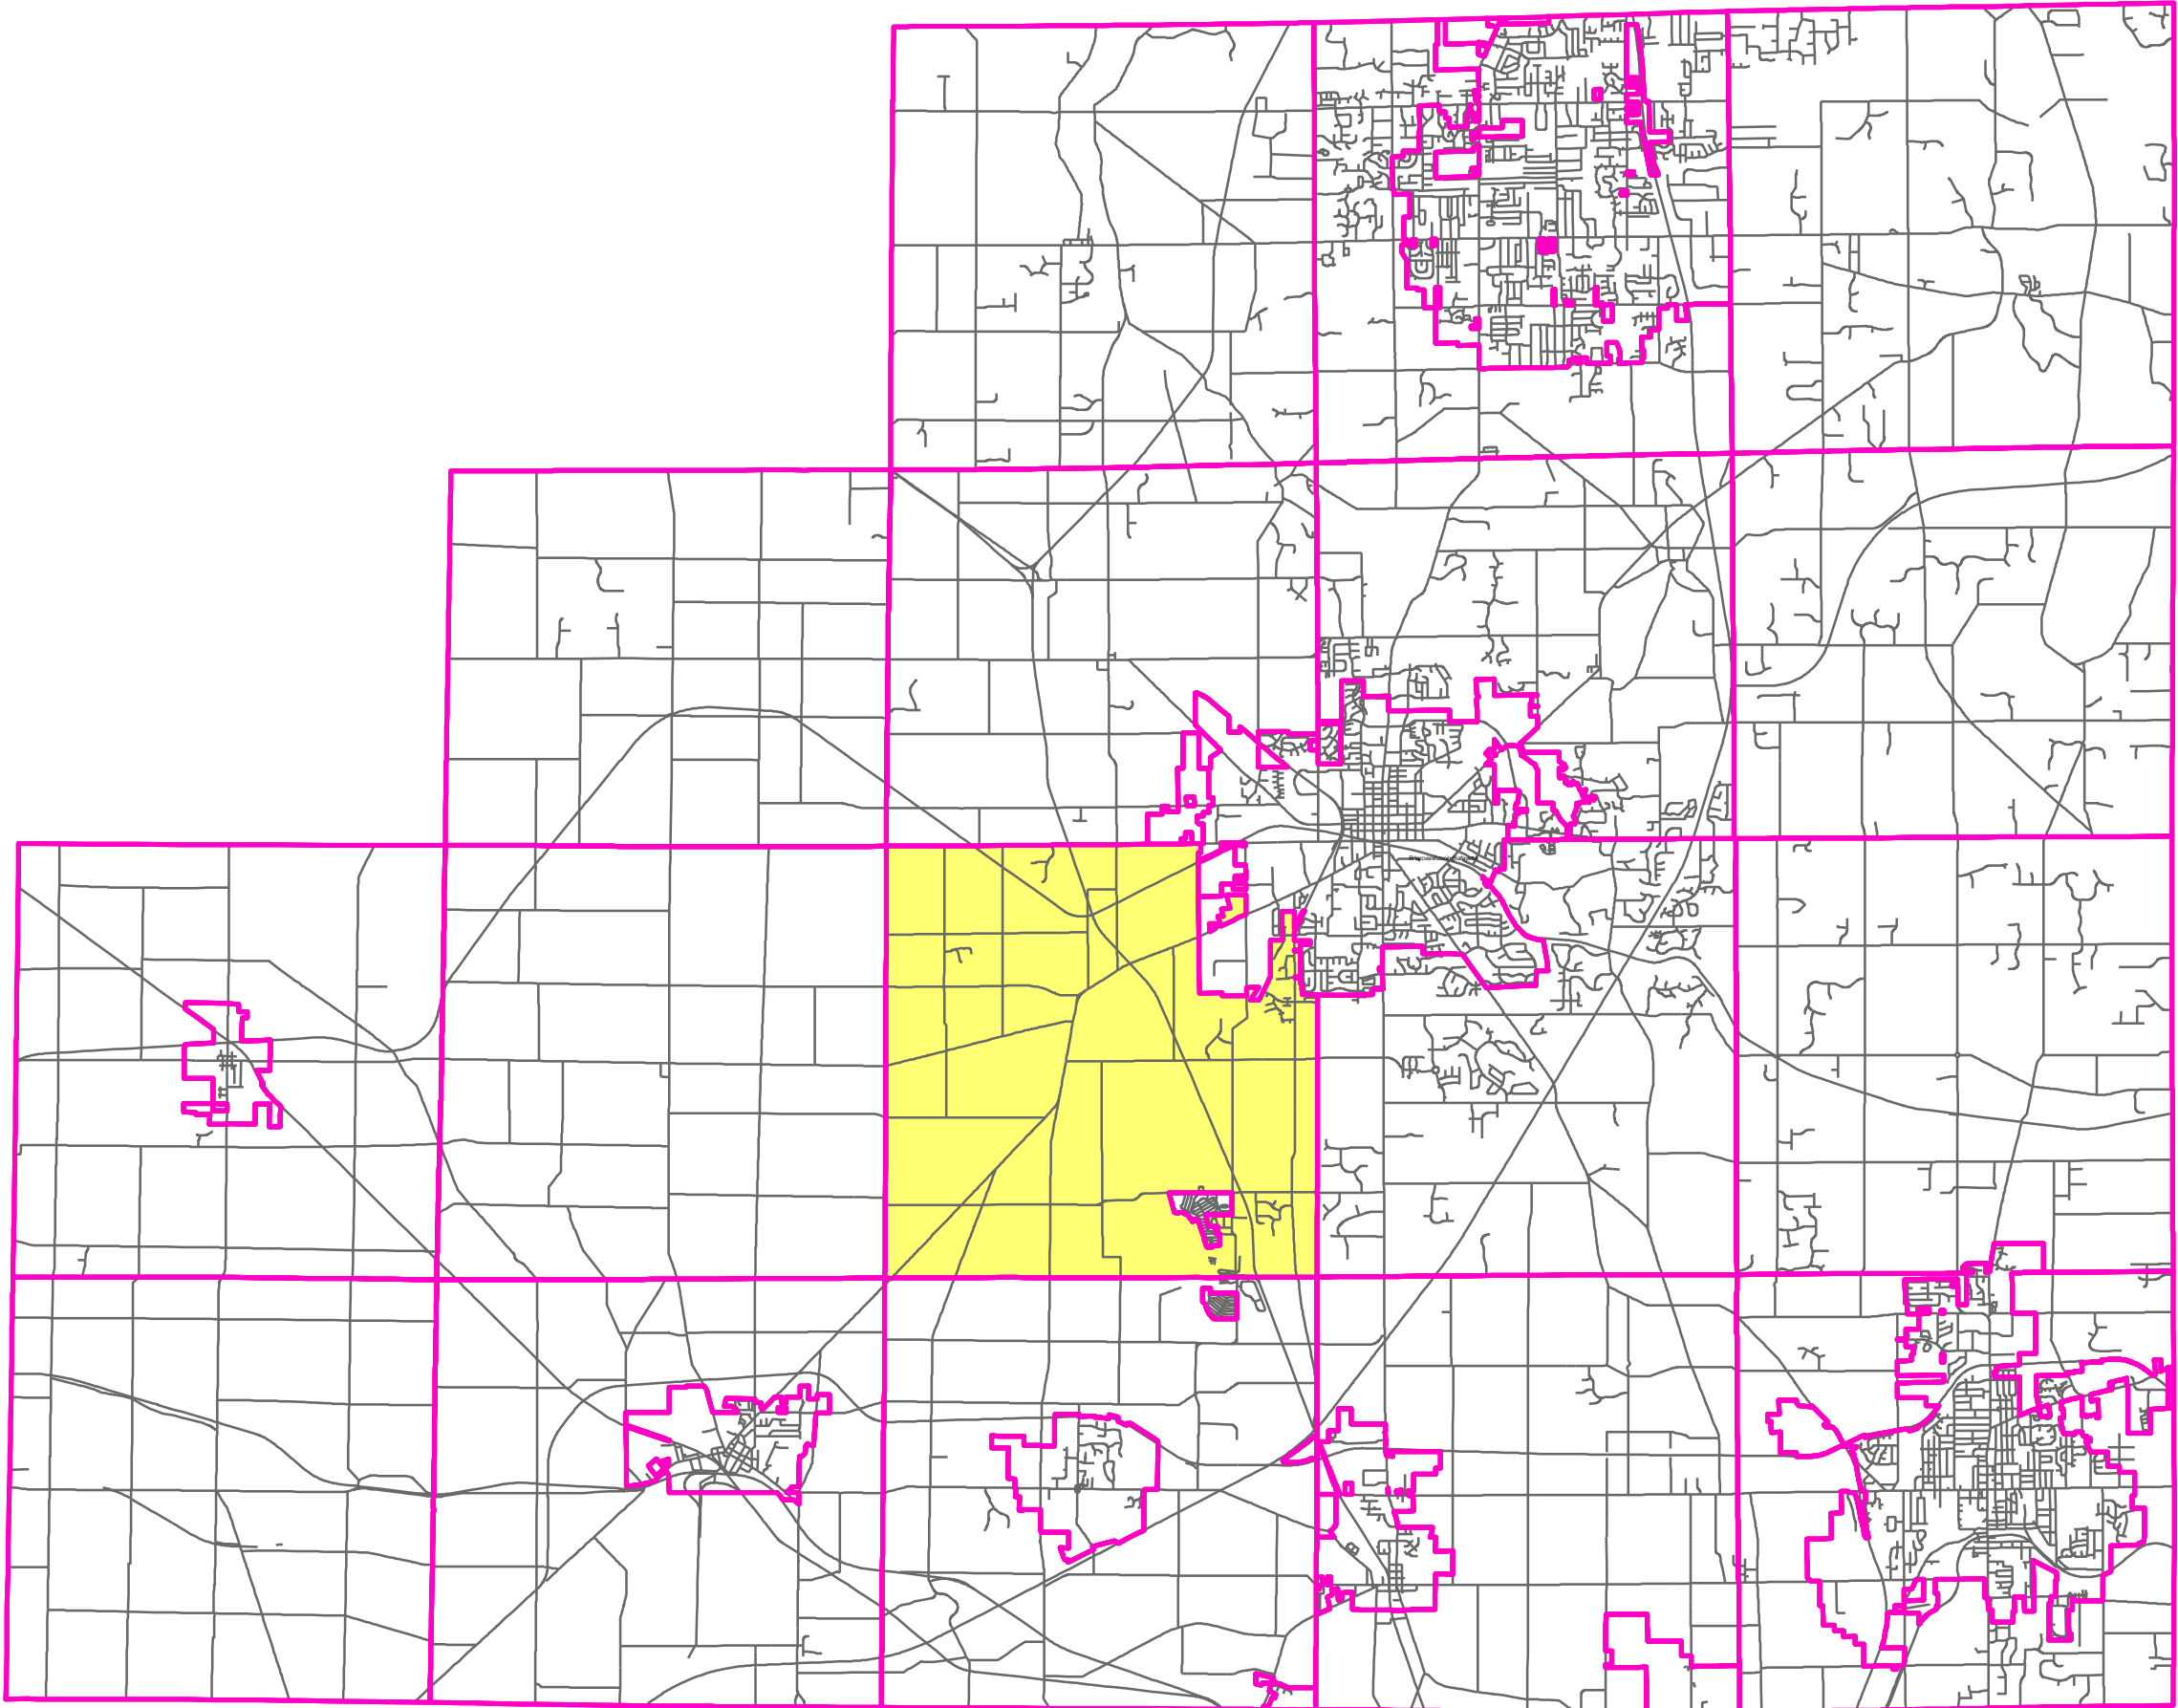

Lafayette Township Location

Lafayette Township Comprehensive Plan 2010

Prepared by:
**Department of
Planning Services**